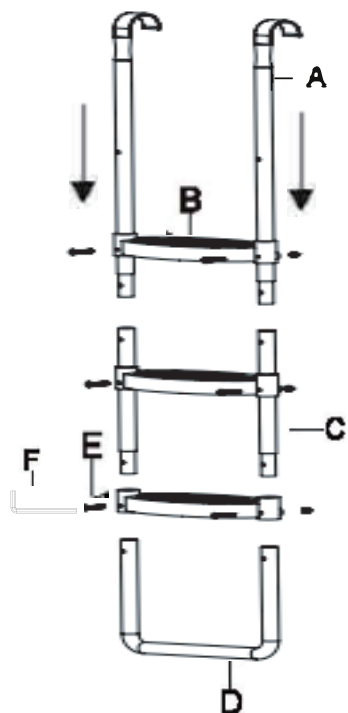

WARNING:
Never leave a child unattended always use under adult supervision.

WARNING:
Not to exceed a combined weight of 150kg.

AFTER SALES SUPPORT
 0800 422 274

Components

A		2 x
B		3 x
C		2 x
D		1 x
E	 (M6x40mm)	6 x
F		1 x

Assembly

1. Assembly for 10/12/14ft trampoline

2. Assembly dimensions: 33 x110 cm

Safety Instructions

- Before use, check the condition of the item.
- If damages are found, do not use this product and keep out of the reach of children.
- For domestic use only.
- This product is for a trampoline with an enclosure. Adult assembly is required.
- Screws may become loose over time. Check them on a regular basis and tighten if necessary. Check the ladder for danger or traces of wear and tear before and after each use.
- Maximum load: 150kg.
- Keep all packaging in case it is needed in the future.
- Remove all packaging before using this product.
- When using this product, children must be under adult supervision.
- To avoid accidents and to restrict access to the trampoline, never leave the ladder placed on the trampoline when not in use.
- Suitable for one user at a time.
- Minimum age for use: Six years old.
- For outdoor use only.
- Do not jump on the ladder.
- Remove all footwear before use.