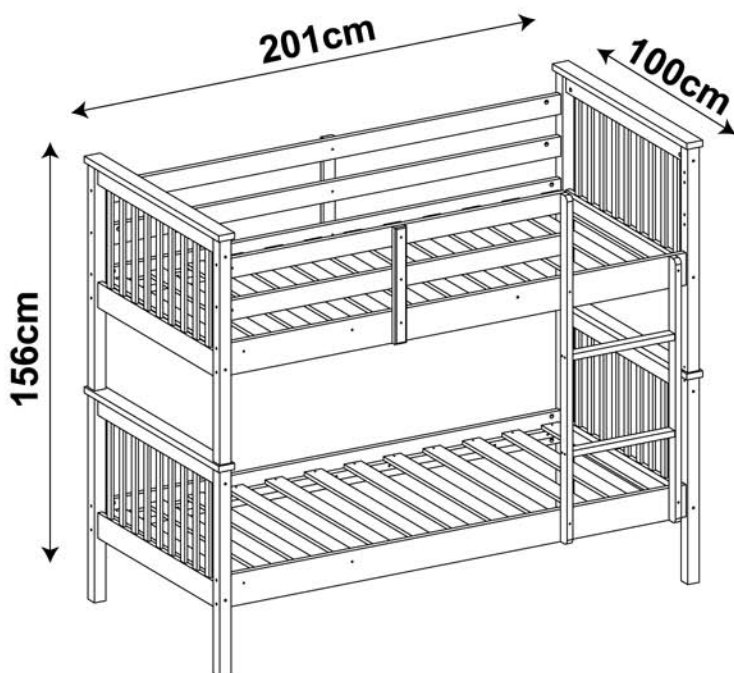

L&C AVERY Pinewood Bunk Bed

INSTRUCTION MANUAL

Maximum weight for this product is 100 kgs

This icon in assembly instructions indicates important notes that users should follow during assembly.

To reduce paper waste and protect the environment, less pages are used and printed on recycled paper.