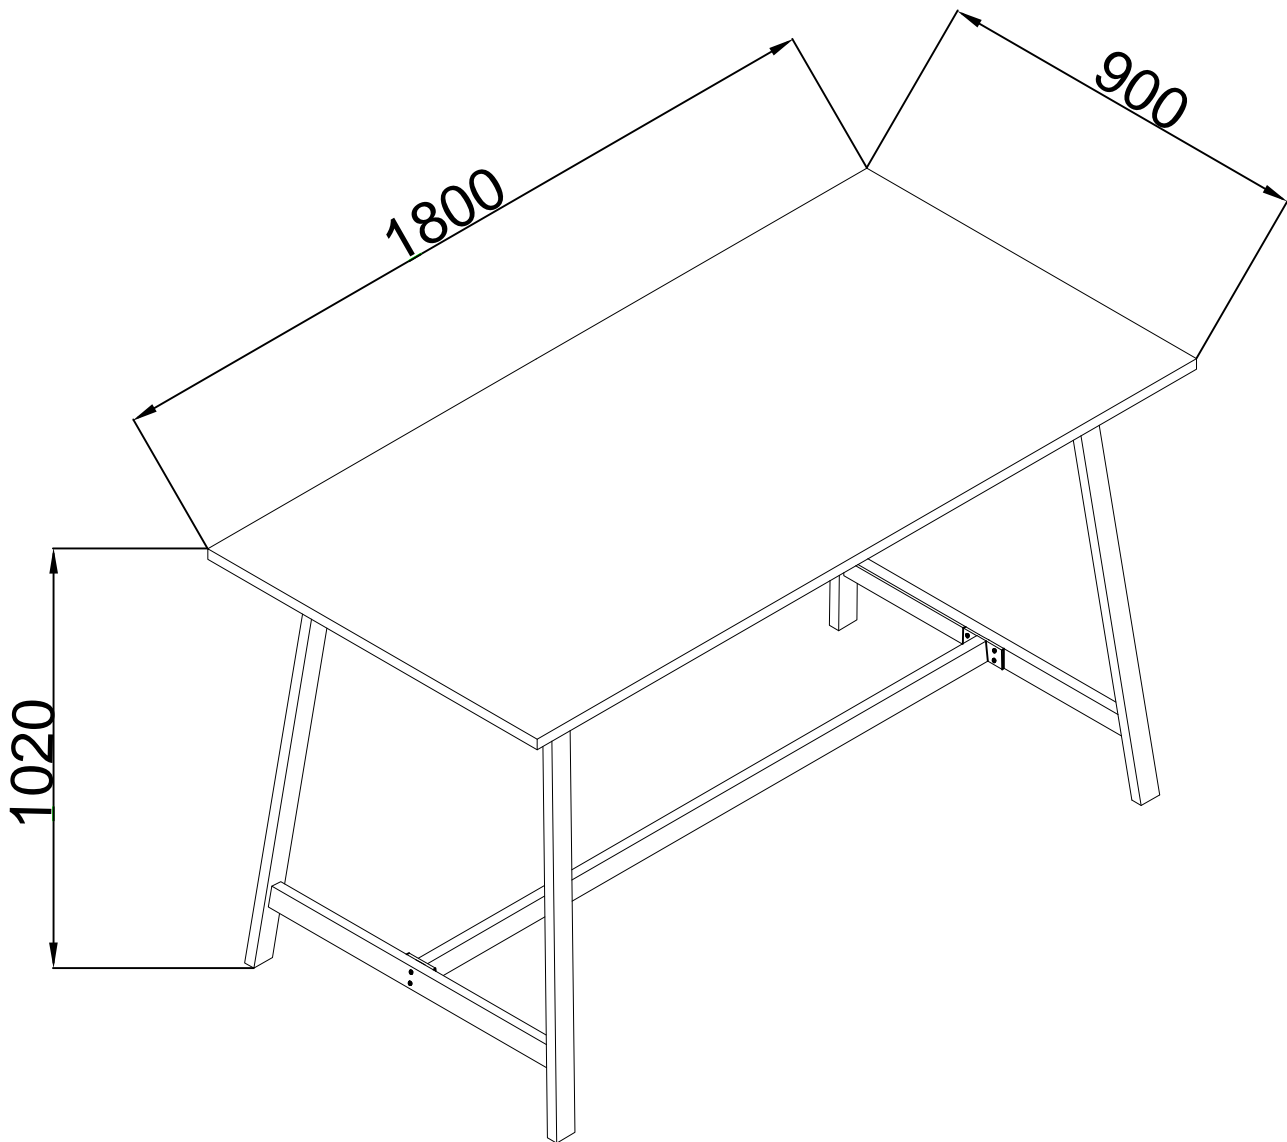

STUDIO MEETING TABLE

INSTRUCTION MANUAL

The Maximum Weight this product can hold up to 50 kgs

AFTER SALES SUPPORT

0800 222 247

Important Safety Instructions

- Do not place TVs or other heavy objects on top of this product.
- Never allow children to climb or hang from the top.