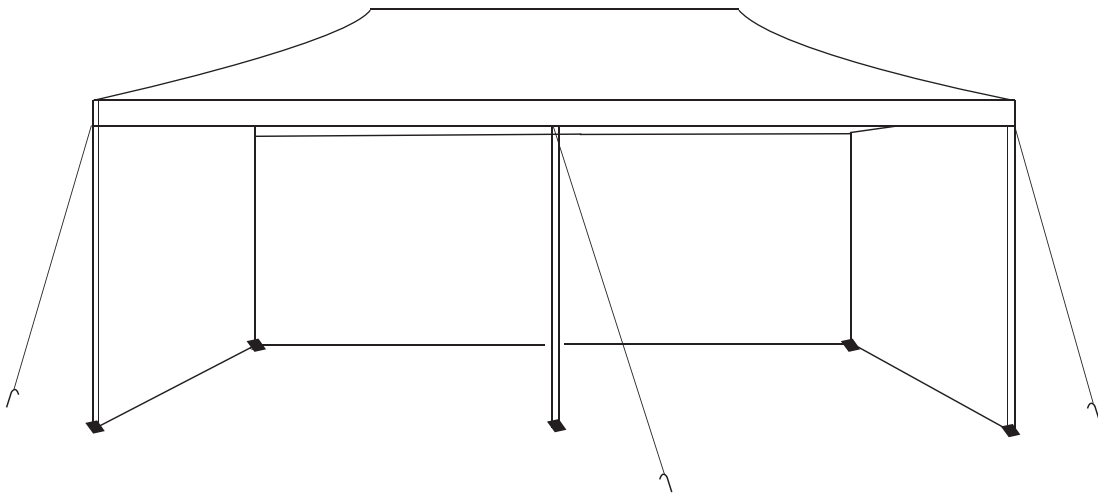

LIVING & CO[®]

GAZEBO EASYUP 3X6M

INSTRUCTION MANUAL

Important Safety Instructions

- Do not use in stormy or windy weather conditions.
- Not for permanent structure.
- Ensure clean and dry before storage.
- Keep the canopy away from heat and flames at all times.
- Do not use a bbq or build fires under the canopy.
- Use all guides ropes and pegs that are supplied with your gazebo.
- Not for commercial use.

Warning :

Keep the gazebo away from heat and flames at all times.

Assembly Details

15 MIN

Approximate Assembly Time

2 Persons of Assembly

Floor Area
3 X 6 meters

Required Assembly Space