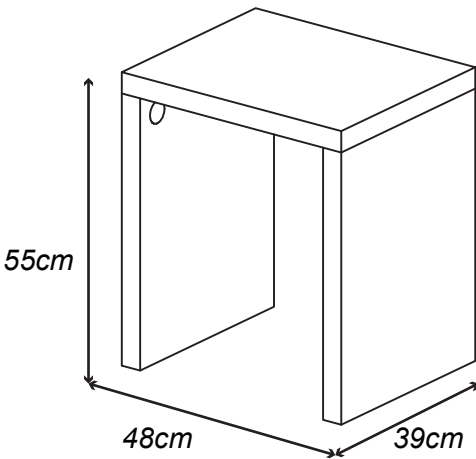

LIVING & CO[®]

INDIANA NESTING SIDE TABLE

INSTRUCTION MANUAL
Maximum Weight Per Table 10KG

Assembly Details

<p>15 Min <i>Approximate Assembly Time</i></p>	<p> <i>1 Person Assembly</i></p>	<p>2Mx2M <i>Required Assembly Space</i></p>
<p> <i>Tools are Required</i></p>		