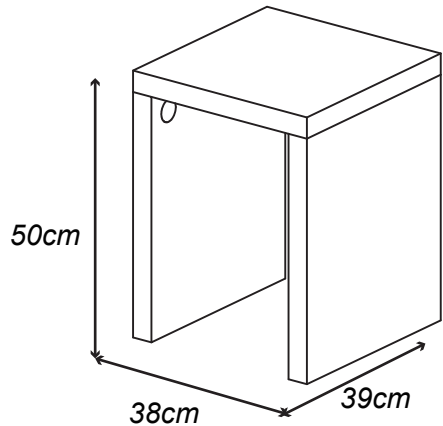

LIVING & CO[®]

INDIANA NESTING SIDE TABLE

INSTRUCTION MANUAL
Maximum Weight Per Table 10KG

Assembly Details

<p>15 Min <i>Approximate Assembly Time</i></p>	<p> <i>1 Person Assembly</i></p>	<p>2Mx2M <i>Required Assembly Space</i></p>
<p> <i>Tools are Required</i></p>		