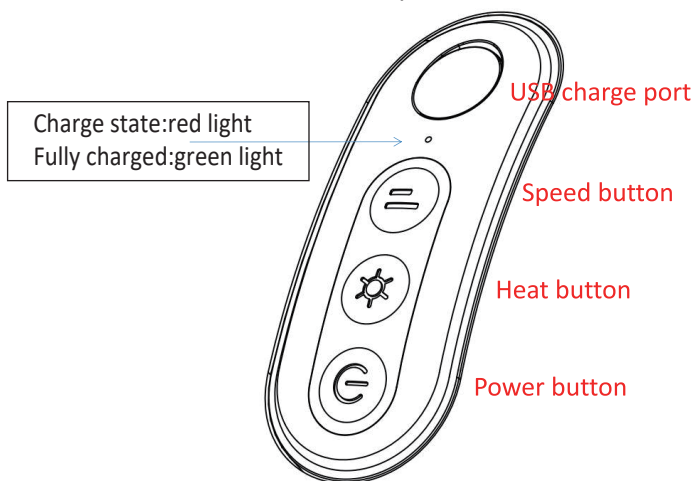

## TRAVEL NECK MASSAGER

**INSTRUCTION MANUAL**

**FE-4120**

---

**AFTER SALES SUPPORT**

**☎ NZ 0800 422 274**

This RECHARGEABLE NECK MASSAGE PILLOW helps loosen the neck muscles and provides relaxation.

The unit has been constructed using durable and quality materials. Used properly, the RECHARGEABLE NECK MASSAGE PILLOW will provide years of satisfactory use.

## HOW TO USE THE RECHARGEABLE NECK MASSAGE PILLOW

Wear the RECHARGEABLE NECK MASSAGE PILLOW around your rear neck. Use the velcro strap to adjust tension, ensuring firm but not tight.

**Power ON/OFF:** Press and hold the Power button for two seconds to switch on.