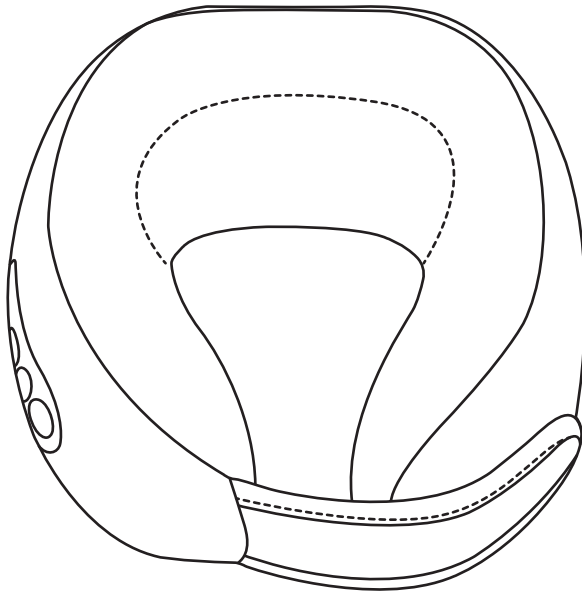

## TRAVEL NECK MASSAGER

**INSTRUCTION MANUAL**

**FE-4120**

---

**AFTER SALES SUPPORT**

**☎ NZ 0800 422 274**

This RECHARGEABLE NECK MASSAGE PILLOW helps loosen the neck muscles and provides relaxation.

The unit has been constructed using durable and quality materials. Used properly, the RECHARGEABLE NECK MASSAGE PILLOW will provide years of satisfactory use.

## HOW TO USE THE RECHARGEABLE NECK MASSAGE PILLOW

Wear the RECHARGEABLE NECK MASSAGE PILLOW around your rear neck. Use the velcro strap to adjust tension, ensuring firm but not tight.

**Power ON/OFF:** Press and hold the Power button for two seconds to switch on.