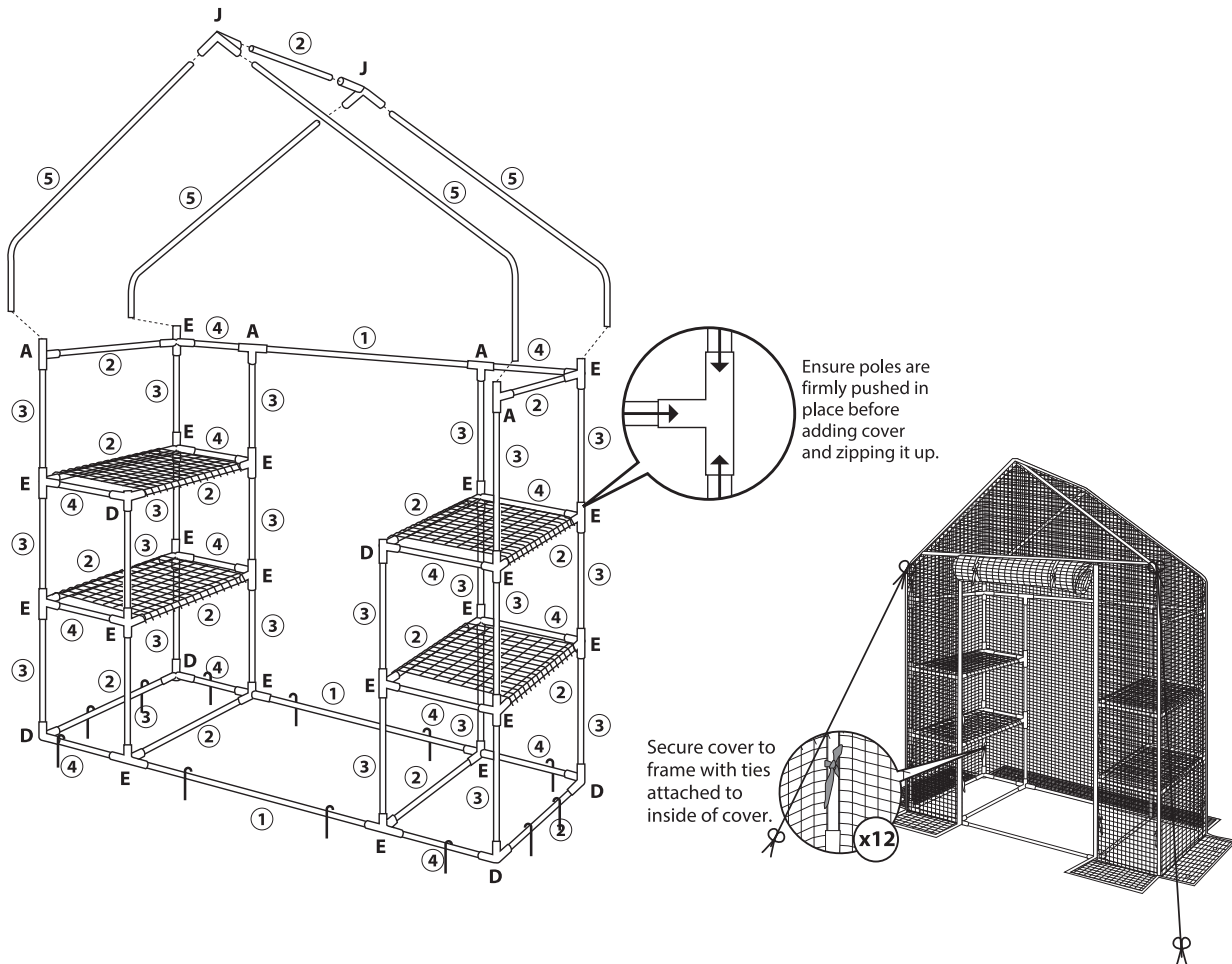

# Compact Walk In Greenhouse

143 ( L ) x 73(W) x 195(H) cm

## Part List & Assembly for Greenhouse

Ref.	Components	Qty	Ref.	Components	Qty
1	77cm approx 	3	E		20
2	68cm approx 	15	J		2
3	39cm approx 	22			4
4	28cm approx 	14		Shelf	
5	100cm approx 	4			1
A		4		Cover	
D		6			12
					4